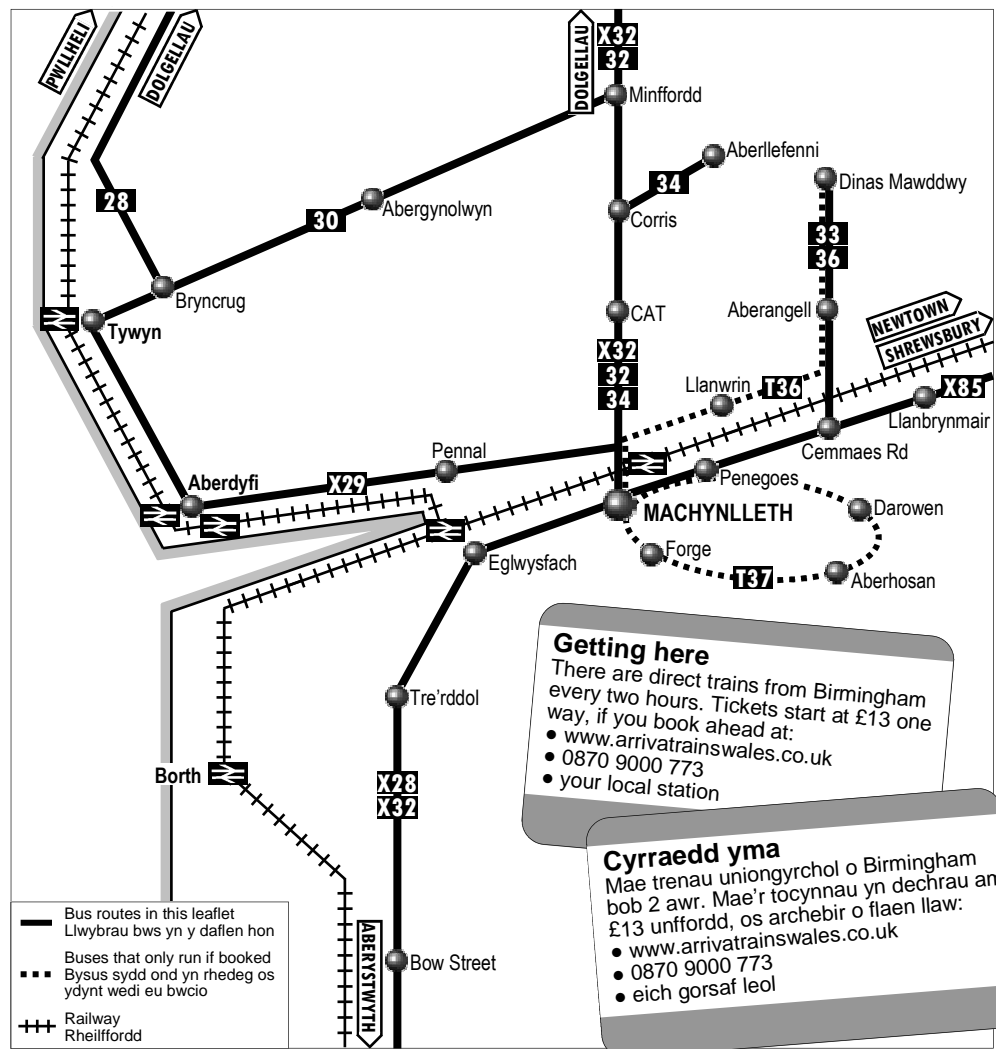

Mynd ymhellach?

Mae'r X32 yn rhan o rwydwaith y Traws Cambria o fysiau pellder hir ar draws Cymru, wedi'i ariannu gan Lywodraeth Cymru - am fap ac am fwy o wybodaeth ewch i trawscymru.info

beic

Llogi beiciau

Gallwch logi beiciau, seddi plant a helmedau diogelwch gan Holey Trail ym Machynlleth **01654 700411**, Bird Rock yn Llanegryn **01654 712193**, neu Dysynni Valley Cycles yn Nhywyn **01654 710055**

lifft

Rhannu car

Eisiau rhannu car ac arbed arian? Cysylltwch gyda phobl eraill sydd yn cynnig neu sydd eisiau lifft ar rhannucarcc.com **01970 633432**

Drws-i-ddrws

Os ydych dros 60 oed neu'n cael trafferth symud gallwch gael trafnidiaeth drws-i-ddrws neu gymorth gyda chost tacsis gan **CAMAD 01654 700071**, **Y Groes Goch 01654 700136**

Dosbarthu i'r Cartref

Mae Co-op Machynlleth yn gallu dosbarthu nwyddau i'r cartref **01654 703998** co-operative.coop

tacsi

Mach Taxis (Machynlleth)	01654 702048
Lloyds Taxis (Machynlleth)	01654 702100
Peter James (Machynlleth)	07969 997039
1A Cars (Tywyn)	01654 711788
Limit Taxis (Borth)	01970 872007
Dafis Taxi (Borth)	01970 611708
Dyfi Cabs (Aberdyfi)	07831 551538
Speedy Cabs (Aberdyfi)	07814 363740

gwyb

Bysiau lleol **01654 702100** lloydscoaches.com
Bysiau arall **0871 200 22 33** travelinecymru.info
Trenau **0845 48 49 50** arrivatrainswales.co.uk
Cynllunio'r siwrnai travelinecymru.info

Bus and train map

Map bws a thren

This guide provides a summary of the bus and train timetables published by the operators and councils. We have tried to ensure that the information is correct, but we cannot accept responsibility for any errors.

Created by goodjourney.co.uk for ecodyfi - the community regeneration group for the Dyfi Valley ecodyfi.org.uk
Supported by the organisations listed below

Mae'r daflen hon yn crynhoi amserlenni bysiau a threnau a gyhoeddwyd gan y cwmnïau a'r cynghorau. Ceisiwyd sicrhau fod y wybodaeth yn gywir, ond ni allwn dderbyn cyfrifoldeb am unrhyw gamgymeriadau.

Creuwyd gan goodjourney.co.uk ar gyfer ecodyfi - grŵp adfywio cymuned Bro Ddyfi ecodyfi.org.uk
Cefnogwyd gan y cyrff isod